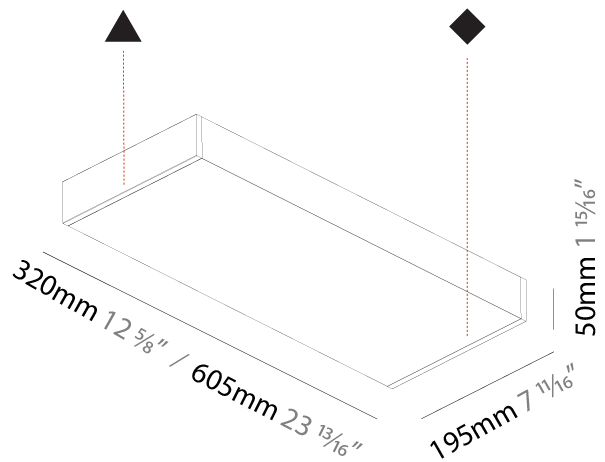

1. To build a product code in our configurator select the specify button on the base model # product page
2. To build a manual product code on this datasheet choose from the options listed below in blue font and add the suffix to the base model #

GENERAL

Series: Speed
Brand: Prolicht
Division: Architectural
Mounting Type: Surface
Mounting Location: Wall
Subcategory: Wall Effect

PHYSICAL

Shape: Rectangle
Length (mm): 605
Length (in): 23 ¹³/₁₆
Height (mm): 50
Depth (mm): 195
Height (in): 1 ¹⁵/₁₆
Depth (in): 7 ¹¹/₁₆
Light Distribution: Indirect
Weight (kg): 4.026
Weight (lbs): 8.876

Fixture Finish: SSR / BKV / CWI / CRY / HAB / UFT / ITA / RUA / FTG / MYG / LOD / PUS / FRO / FUP / KIA / POP / BLS / SPG / MEY / GOH / GUM / CHC / COM / ABZ / JAG / OBR / MOS / ROR

Fixture Material: Extruded Aluminum

ELECTRICAL

Lamp Type: LED (Zhaga Standard)
Input Wattage (W): 50
Total Output Wattage (W): 45.6
Dimming: Tri-Mode (Non-Dimming and Phase Dimming (120Vac only) and 0-10V Dimming)
Driver Included: Yes
Driver Location: Integrated
Driver Type: Constant Current - Universal
Driver Class: Class 2
Input Voltage (V): 120 - 277
Constant Current (mA): 500

LED

Number of LEDs: 4 strips
Color Temperature (°K): 3000 / 3500 / 4000
Max. Delivered Lumen (lm): 6610 / 6899 / 7040
CRI: >80 CRI
Lamp Life (hrs): 50000

OPTICAL

RATINGS AND CERTIFICATIONS

Certified By: Certified for North American Standards
IP rating: IP20